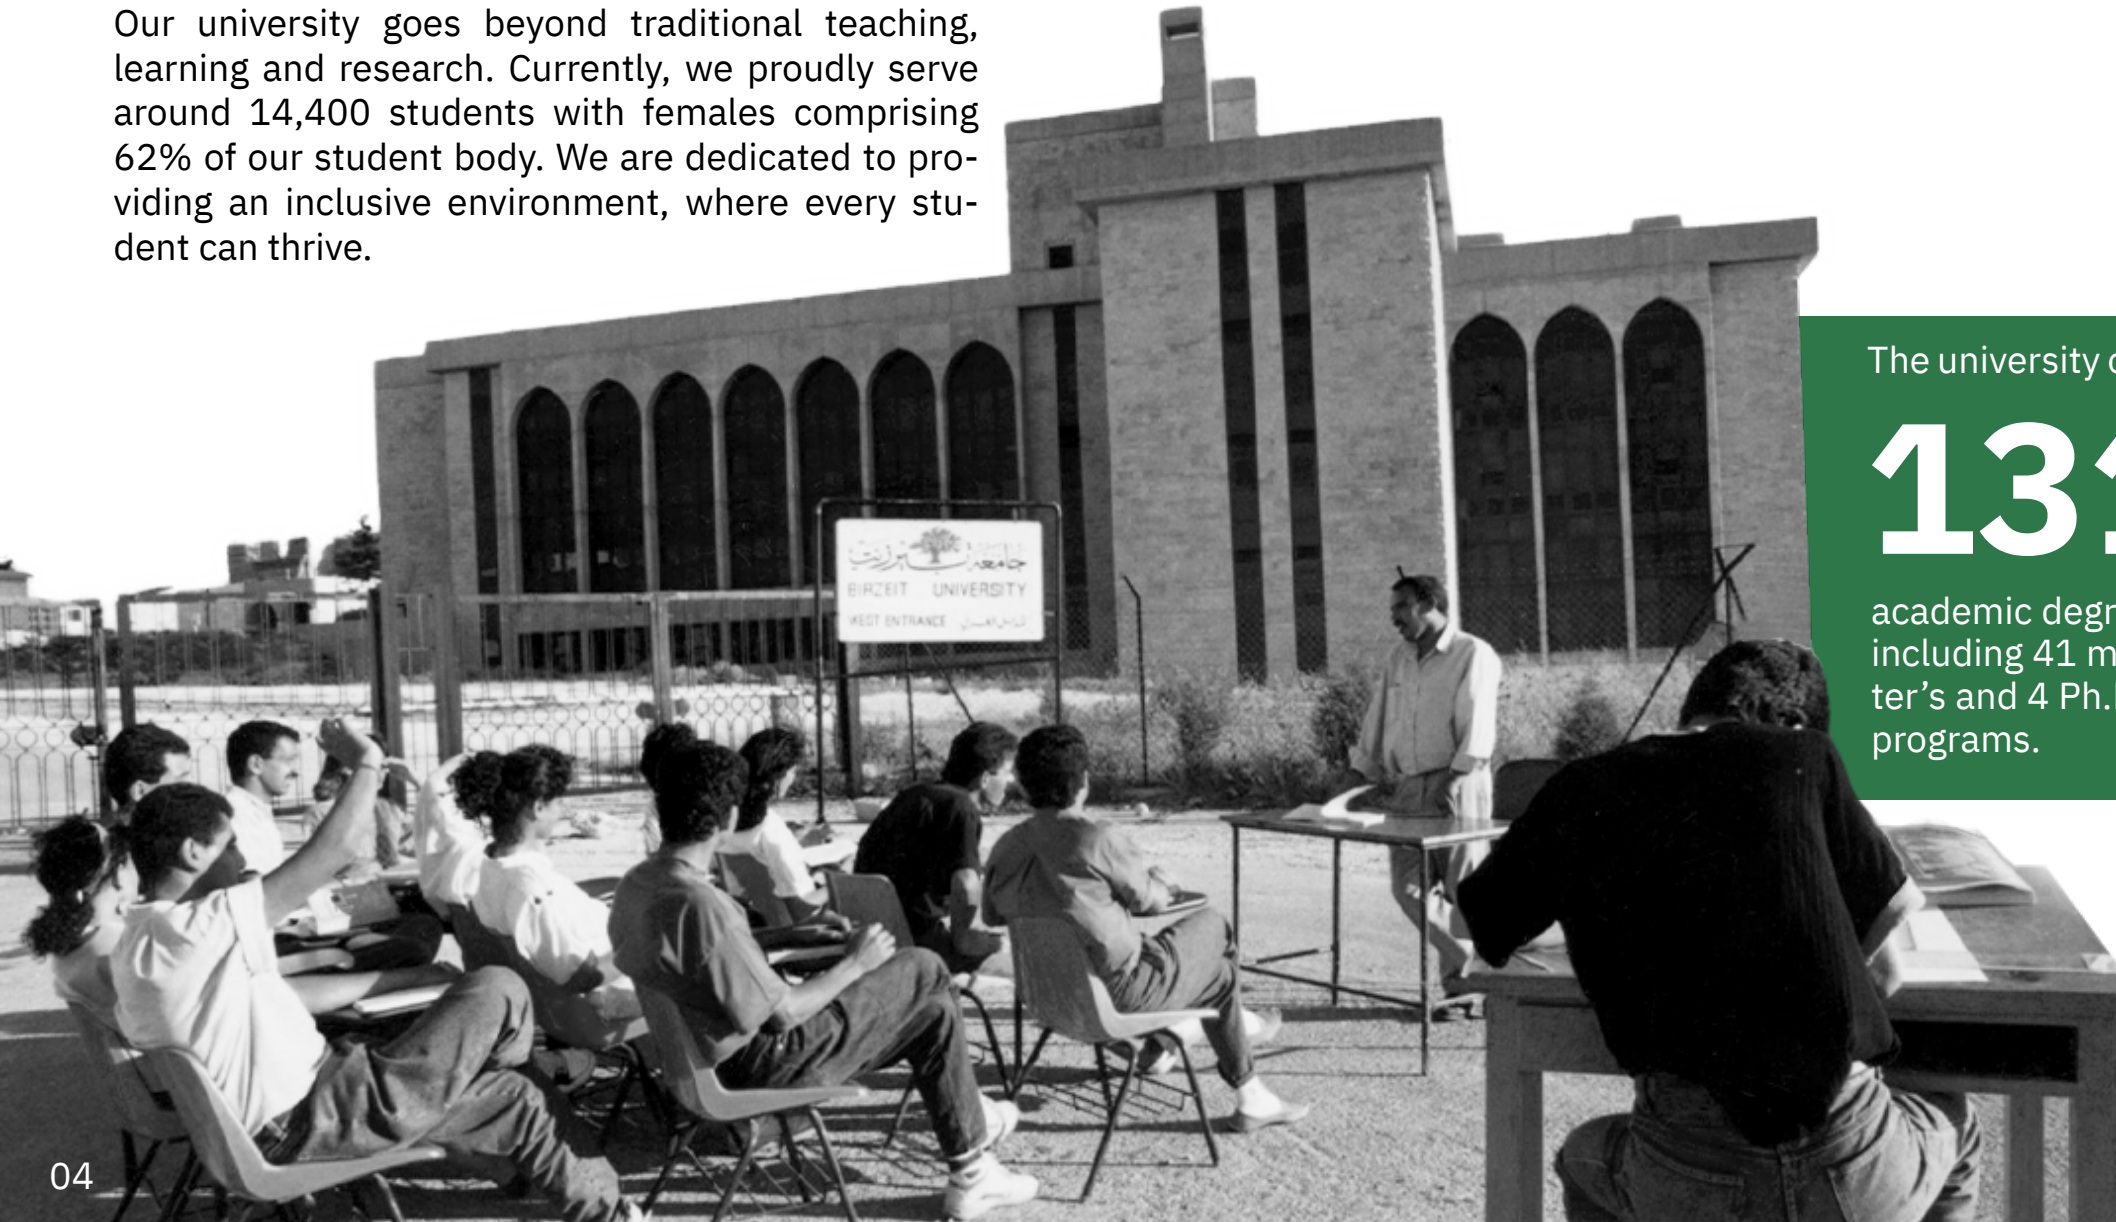

**Give Today
Empower Tomorrow**

Table of contents

SCHOLARSHIP PROGRAM	08
ENDOWMENT FUND	12
NAMING OPPORTUNITIES	16
BEQUEST	20
GENRAL SUPPORT	22

Established as a school for girls in 1924, Birzeit University has grown to become the first and the foremost higher education institution in Palestine.

Our university goes beyond traditional teaching, learning and research. Currently, we proudly serve around 14,400 students with females comprising 62% of our student body. We are dedicated to providing an inclusive environment, where every student can thrive.